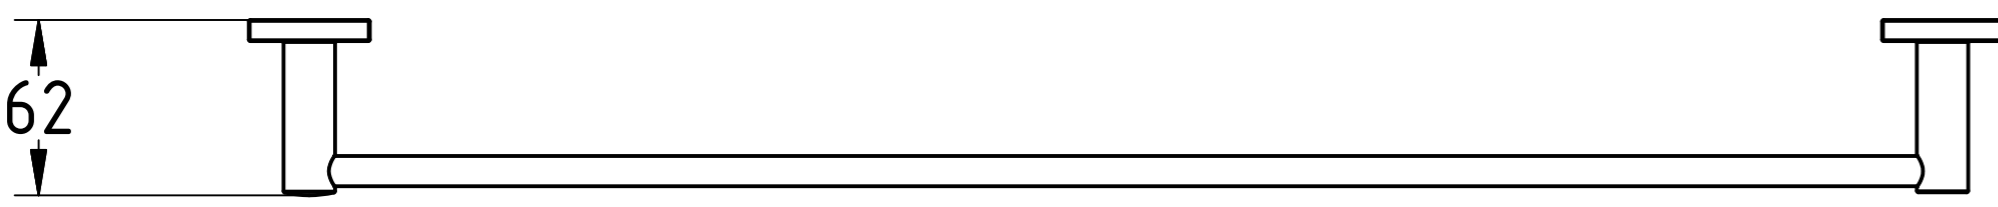

8 7 6 5 4 3 2 1

F
E
D
C
B
A

F
E
D
C
B
A

VIOLEK									
				Date	Name				
				Drawn					
				Checked					
				Standard					
State	Changes	Date	Name	Weight: 0,388 kg			1		
							A2		

FAME
TOWEL RAIL

8 7 6 5 4 3 2 1