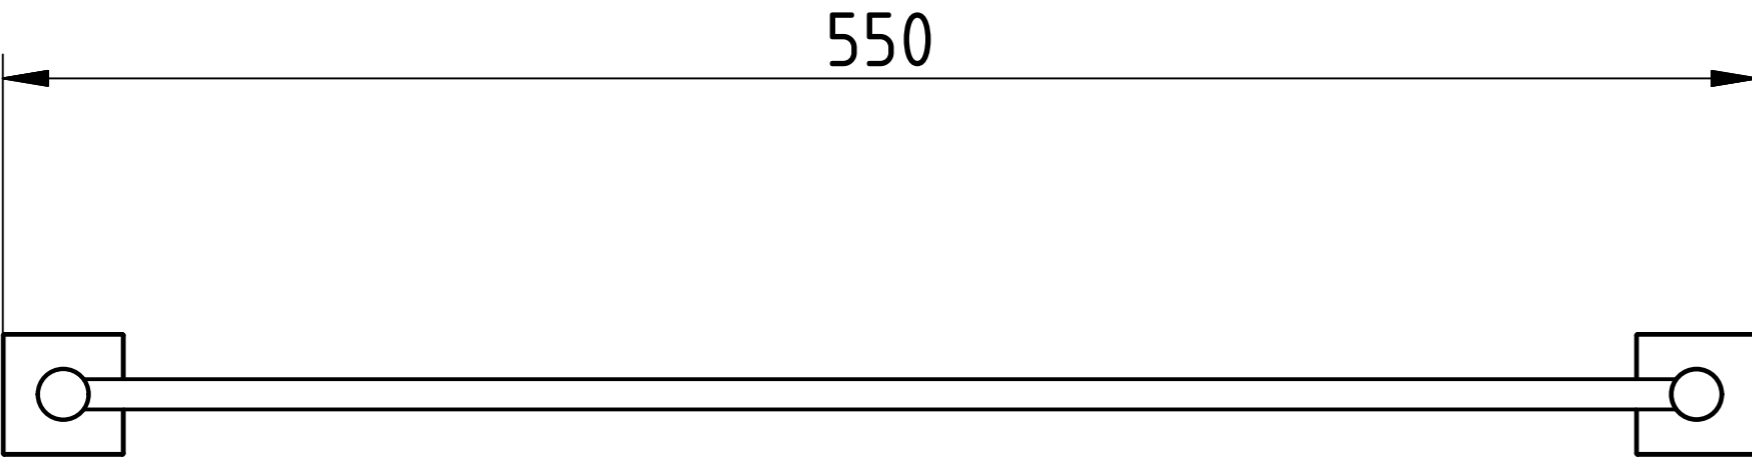

8 7 6 5 4 3 2 1

F
E
D
C
B
A

F
E
D
C
B
A

VIOLEK									
				Date	Name				
				Drawn					
				Checked					
				Standard					
State	Changes	Date	Name	Weight: 0,388 kg			1		
							A2		

FAME
TOWEL RAIL

8 7 6 5 4 3 2 1