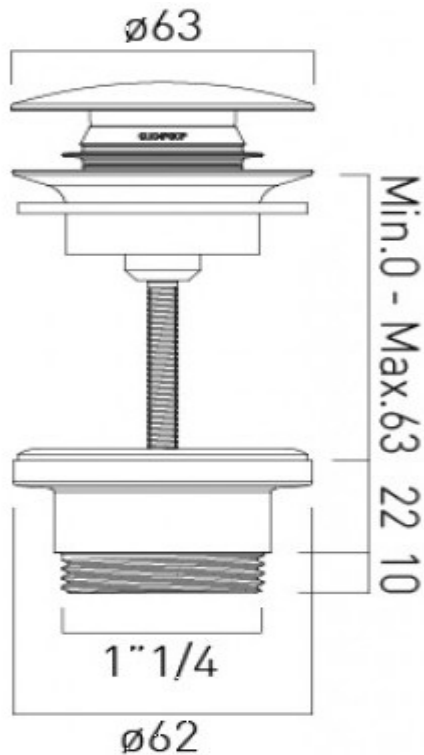

it's a personal experience  
taps | showering | accessories

technical sheet  
product code: WG-395-C/P

technical drawing:

**description:** Universal basin waste with all brass housing and cap

Durable soft-press polymer clic-clac mechanism tested to 60,000 cycles, equivalent to 30 years of use

Easily converted from a clic-clac to a free-flow waste using the components supplied

Suitable for all basins whether slotted or unslotted

The cap can be easily unscrewed for cleaning

**finishes:** chrome