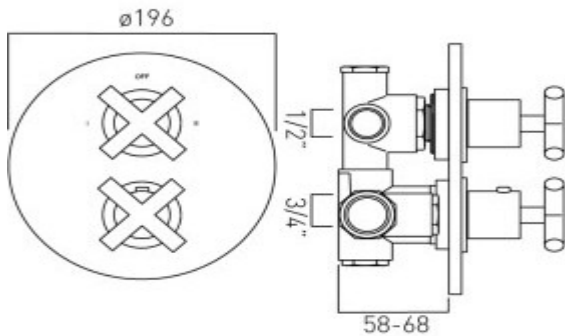

it's a personal experience  
taps | showering | accessories

technical sheet  
product code: ELE-348C/2-C/P

technical drawing:

description:

concealed 2 outlet, 2 handle  
thermostatic shower valve  
wall mounted  
thermostatic cartridge V-001C-PLA  
diverter cartridge CEL-RETROFIT/DIV  
2 x 3/4" female inlets  
2 x 1/2" female outlets  
includes fittings for 1/2" and 3/4" pipework  
min-max wall mount 58-68mm (standard)  
optimum installation depth 63mm (standard)  
min-max wall mount 68-96mm (extension option)  
optimum installation depth 82mm (extension option)

68-96mm extension option (both items needed)  
1 x CEL-148/2/3/FLOW-EXT  
1 x CEL-148/TEMP-C-EXT

finishes:

chrome

guarantee:

12 year guarantee

minimum operating pressure:

1.5 bar MP

certificates and awards: