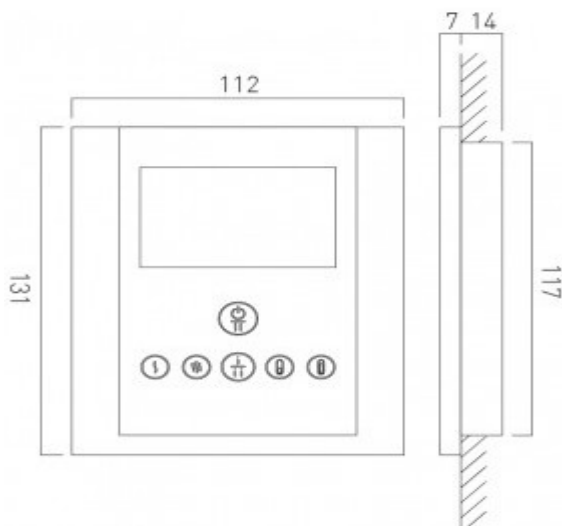

where inspiration flows  
taps | showering | accessories

technical sheet  
product code: IDE-147C-C/P

technical drawing:

**description:** thermostatic shower with diverter and digital wall mounted control panel  
2 x 1/2" male outlets

**installation note:**  
not suitable for use with a positive head pump install with a universal or negative head pump only

all identity mixers and shower valves are supplied with a concealed control unit